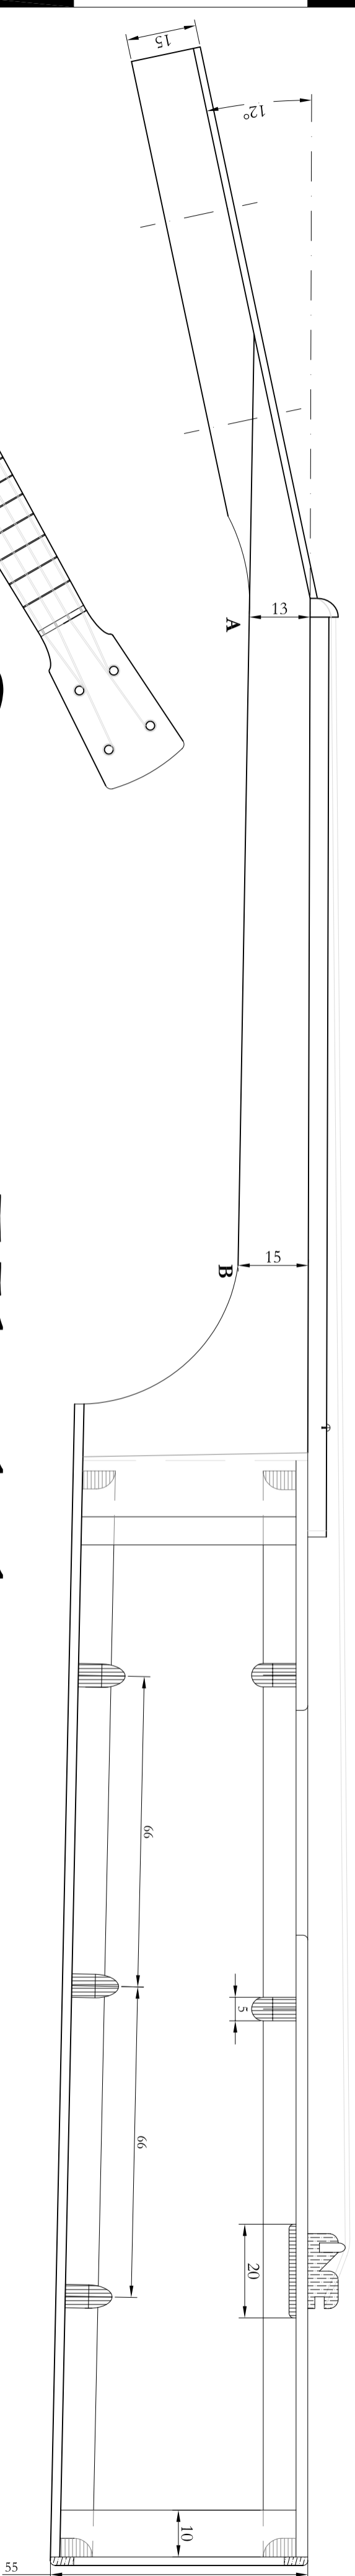

0	I	19.42	II	37.75	III	55.05	IV	71.38	V	86.79	VI	101.34	VII	115.07	VIII	128.03	IX	140.27	X	151.81	XI	162.71	XII	173	XIII	182.71	XIV	191.87
---	---	-------	----	-------	-----	-------	----	-------	---	-------	----	--------	-----	--------	------	--------	----	--------	---	--------	----	--------	-----	-----	------	--------	-----	--------

Soprano Ukelele

Drawn by Jan van Cappelle - © JAVACA 2008 - <http://javaca.blogse.nl>

Scale 1:1 - Not for commercial use.

- Scale Length: 346 mm (+2mm compensation)
- Body length: 237.5 mm
- Body width: -Upperbout: 135 mm
- Waist: 99 mm
- Lowerbout: 160 mm